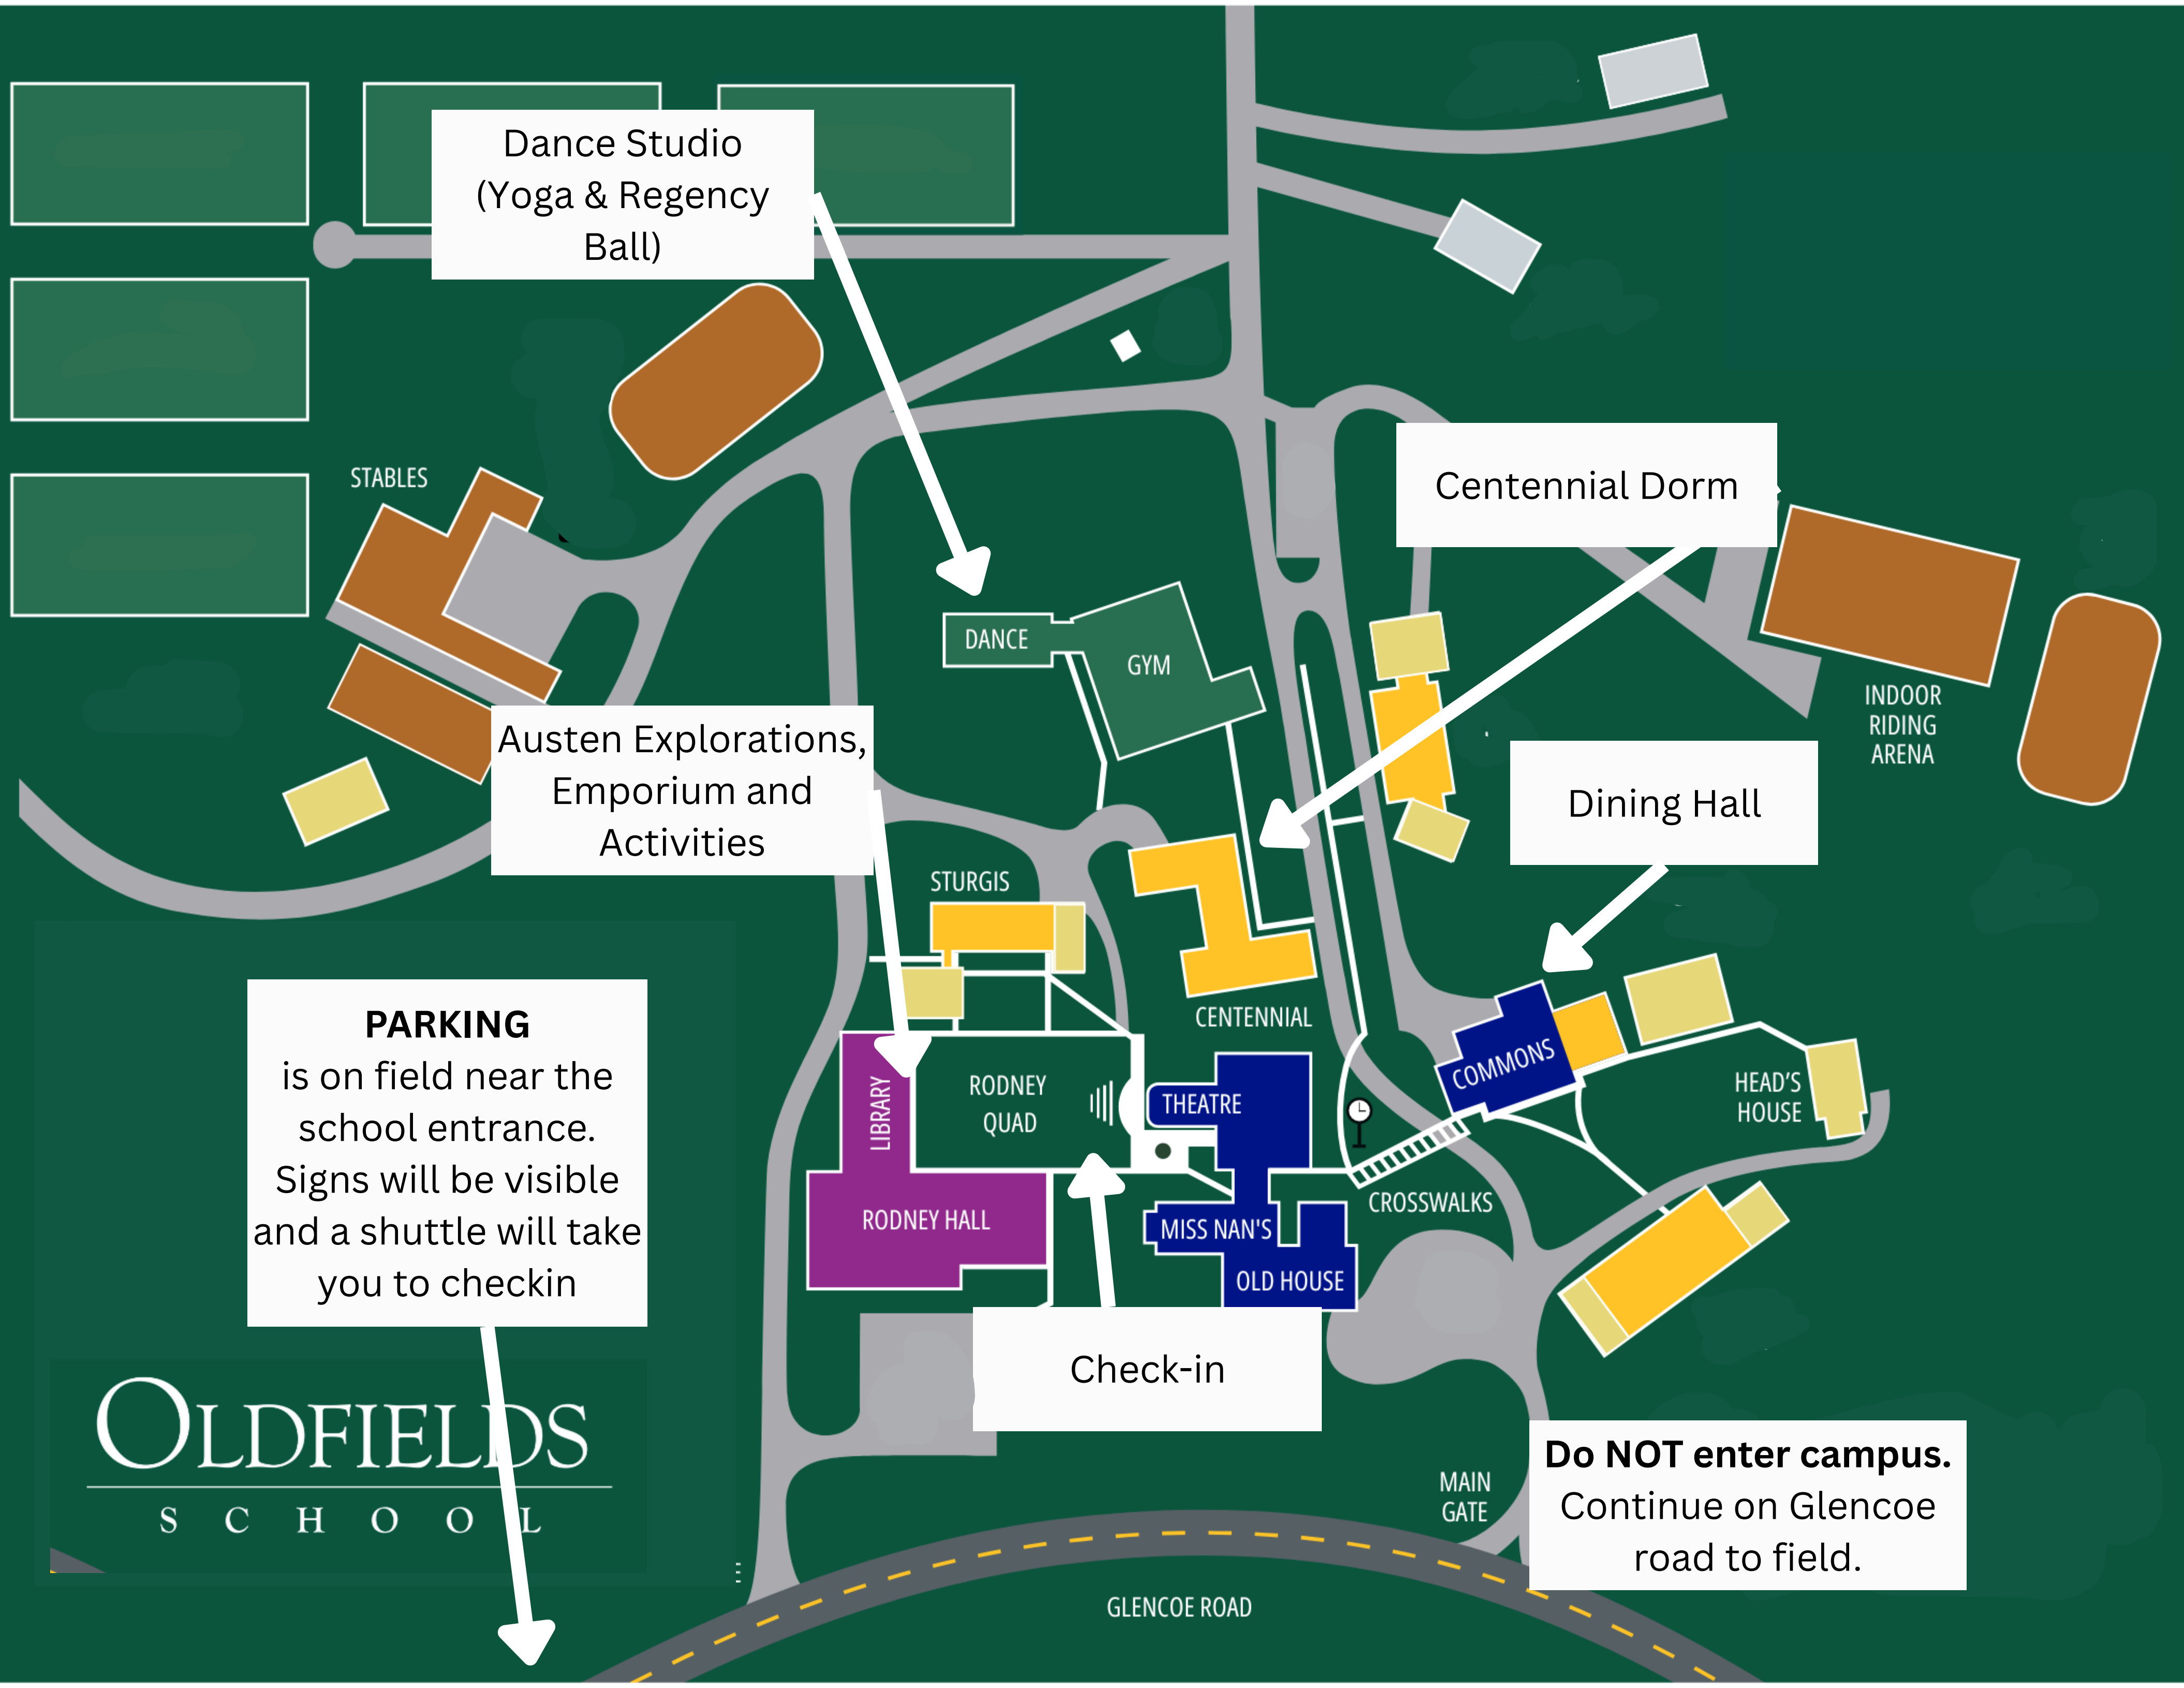

PARKING

is on field near the school entrance. Signs will be visible and a shuttle will take you to checkin

Shuttle will then drop you off at checkin

Dance Studio
(Yoga & Regency
Ball)

Centennial Dorm

Austen Explorations,
Emporium and
Activities

Dining Hall

PARKING
is on field near the
school entrance.
Signs will be visible
and a shuttle will take
you to checkin

Check-in

Do NOT enter campus.
Continue on Glencoe
road to field.

OLDFIELDS
SCHOOL

STABLES

DANCE

GYM

STURGIS

CENTENNIAL

RODNEY
QUAD

THEATRE

COMMONS

HEAD'S
HOUSE

LIBRARY

RODNEY HALL

MISS NAN'S

OLD HOUSE

CROSSWALKS

MAIN
GATE

GLENCOE ROAD

INDOOR
RIDING
ARENA